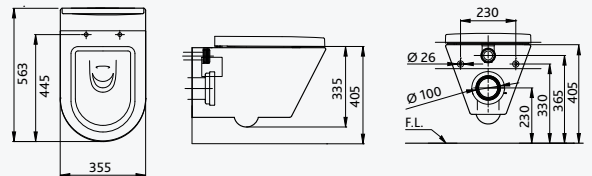

Wash basin 61 x 48,5 cm  
Model No. 252460  
Can also be used as  
counter top wash basin or  
combinable with half-pedestal

Half-pedestal  
Model No. 292410  
For wash basin Model No. 252460

Under counter wash basin  
57 x 43 cm  
without tap hole, with overflow  
Model No. 242457

Due to the ceramic tolerances the original under counter wash basin has to be used als template for the exact plate cut-out.

Wash-down WC 6 l, wall hung  
Model No. 202400  
WC-seat with hinges in  
chrome plated  
Model No. 572450