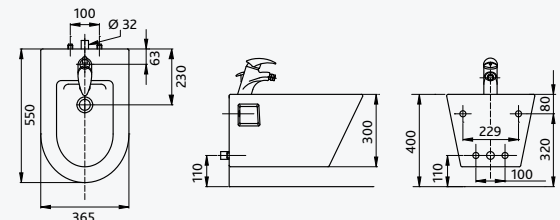

Bidet, floor standing
Model No. 232400