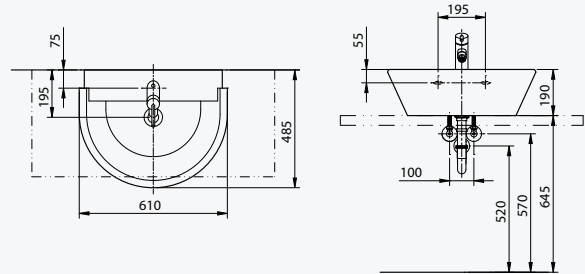

Wash basin 61 x 48,5 cm  
Model No. 252460  
Can also be used as  
counter top wash basin or  
combinable with half-pedestal

Half-pedestal  
Model No. 292410  
For wash basin Model No. 252460

Under counter wash basin  
57 x 43 cm  
without tap hole, with overflow  
Model No. 242457

Due to the ceramic tolerances the original under counter wash basin has to be used als template for the exact plate cut-out.

Wash-down WC 6 l, wall hung  
Model No. 202400  
WC-seat with hinges in  
chrome plated  
Model No. 572450