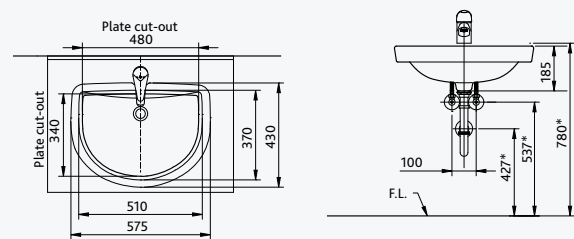

Wash basin 61 x 48,5 cm  
Model No. 252460  
Can also be used as  
counter top wash basin or  
combinable with half-pedestal

Half-pedestal  
Model No. 292410  
For wash basin Model No. 252460

Under counter wash basin  
57 x 43 cm  
without tap hole, with overflow  
Model No. 242457

Due to the ceramic tolerances the original under counter wash basin has to be used als template for the exact plate cut-out.

Wash-down WC 6 l, wall hung  
Model No. 202400  
WC-seat with hinges in  
chrome plated  
Model No. 572450