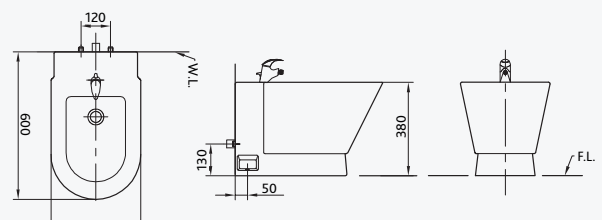

Wash basin 61 x 48,5 cm  
Model No. 252460  
Can also be used as  
counter top wash basin or  
combinable with half-pedestal

Half-pedestal  
Model No. 292410  
For wash basin Model No. 252460

Under counter wash basin  
57 x 43 cm  
without tap hole, with overflow  
Model No. 242457

Wash-down WC suite comprising:  
Wash-down WC, 6 l, floor standing,  
outlet duo. Model No. 200420  
Ceramic cistern, water supply from bottom,  
push button flush with dual flush 3/6 l, push  
button in chrome plated. Model No. 227450  
WC-seat with hinges in chrome  
plated. Model No. 572450

\*distance from end of outlet to wall

Bidet, wall hung  
Model No. 232450

Bidet, floor standing  
Model No. 232400

**100**  
100 years Keramag  
Tradition in trend

**KERAMAG**

Geberit Group

Geberit International Sales AG  
CH-8640 Rapperswil  
Switzerland