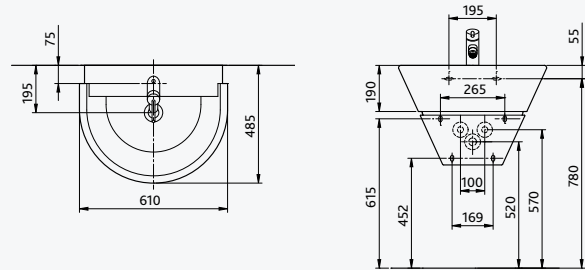

Wash basin 61 x 48,5 cm  
Model No. 252460  
Can also be used as  
counter top wash basin or  
combinable with half-pedestal

Half-pedestal  
Model No. 292410  
For wash basin Model No. 252460

Under counter wash basin  
57 x 43 cm  
without tap hole, with overflow  
Model No. 242457

Due to the ceramic tolerances the original under counter wash basin has to be used als template for the exact plate cut-out.

Wash-down WC 6 l, wall hung  
Model No. 202400  
WC-seat with hinges in  
chrome plated  
Model No. 572450