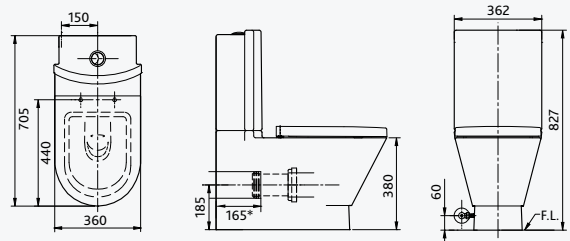

Wash basin 61 x 48,5 cm  
Model No. 252460  
Can also be used as  
counter top wash basin or  
combinable with half-pedestal

Half-pedestal  
Model No. 292410  
For wash basin Model No. 252460

Under counter wash basin  
57 x 43 cm  
without tap hole, with overflow  
Model No. 242457

Due to the ceramic tolerances the original under counter wash basin has to be used als template for the exact plate cut-out.

Wash-down WC 6 l, wall hung  
Model No. 202400  
WC-seat with hinges in  
chrome plated  
Model No. 572450

Wash-down WC suite comprising:  
Wash-down WC, 6 l, floor standing,  
outlet duo. Model No. 200420  
Ceramic cistern, water supply from bottom,  
push button flush with dual flush 3/6 l, push  
button in chrome plated. Model No. 227450  
WC-seat with hinges in chrome  
plated. Model No. 572450